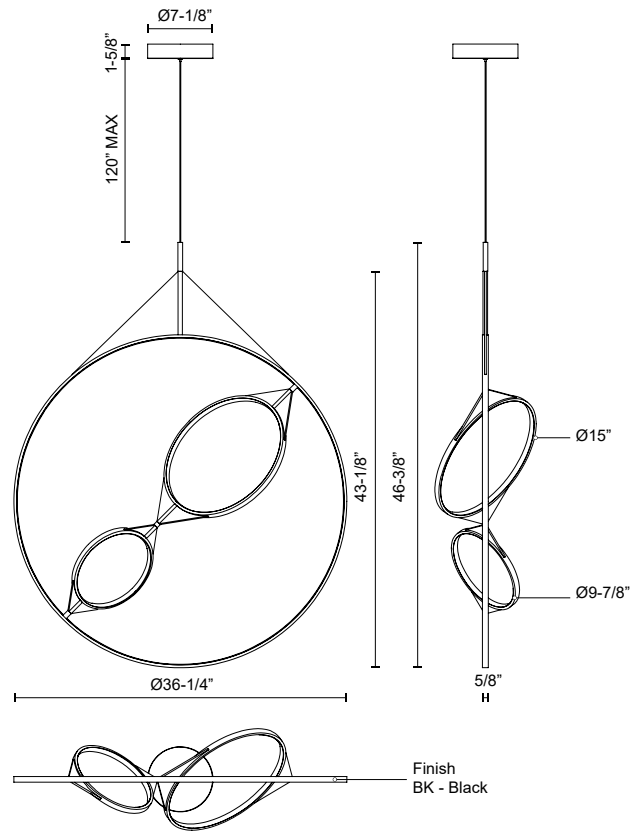

SERIF PD84336

PENDANTS

PROJECT

PD84336-BK
Black

SPECIFICATION DETAILS

* For custom options, consult factory for details.

Fixture Dimensions	L36-1/4" x W5/8" x H46-3/8"
Light Source	LED with DC Driver
Wattage	57W
Total Lumens	4845lm
Delivered Lumens	2450lm*
Voltage	120V
Color Temperature	3000K
CRI (Ra)	90CRI
Optional Color Temps	2700K - 5000K Available, Minimum Order Quantities Apply
LED Rated Life	50,000 hours
Dimming	100% - 10%, TRIAC or ELV Dimmer (Not Included)
Adjustable	Yes
Wire Length	120" Max
Wire Type	Black Coaxial Wire
Minimum Hang Height	50"
Diffuser Details	Frosted Silicone Diffuser
Location	Dry
Warranty	5 Years
Canopy Dimensions	D7-1/8" x H1-5/8"

DESCRIPTION

The Serif Collection features clean, angular geometrics colliding in harmony. Minimal yet impactful, the rings of light seem to float organically in air. Each piece of the Serif Collection is adjustable to fit your style, from minimal and clean uniform rings, to free-form. This versatility makes it the perfect mixture of both two- and three-dimensional art depending on the ring formations you create.